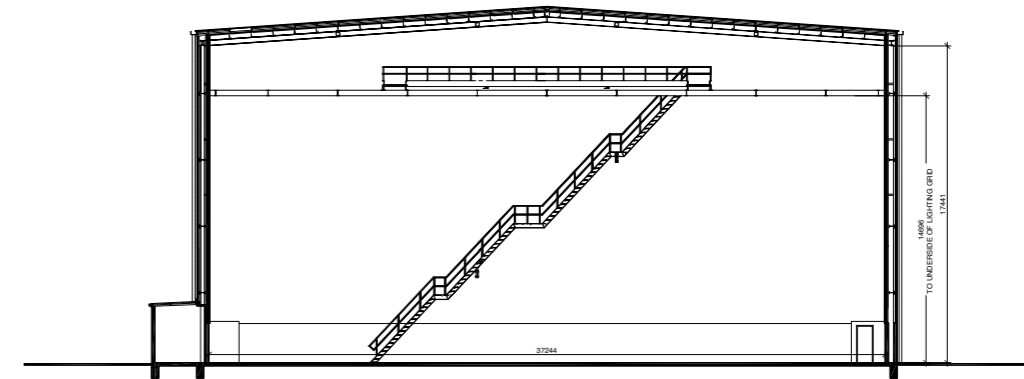

STUDIO 5

Dimensions & Area

M - 1,924m²

F - 20,691ft²

Email: afs@aucklandnz.com

Physical address:

12 Hickory Avenue, Henderson,
Waitakere, Auckland 0650, New Zealand

Website: www.aucklandfilmstudios.com