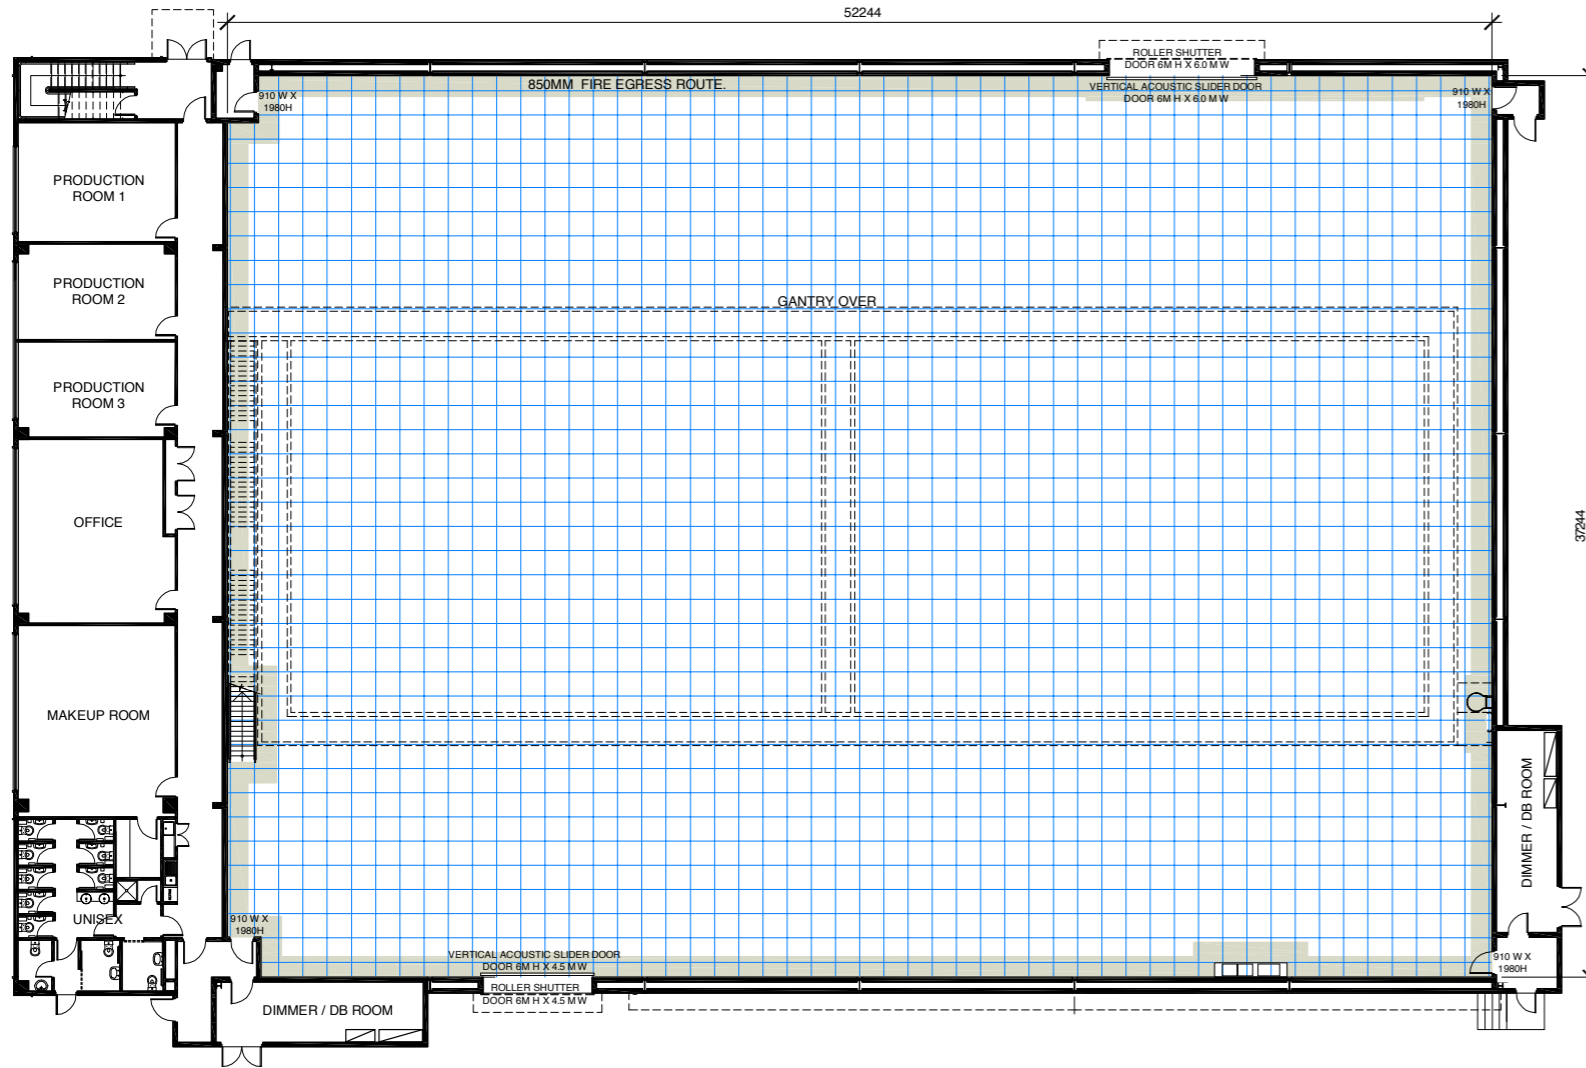

STUDIO 5

Dimensions & Area

M - 1,924m²

F - 20,691ft²

Email: afs@aucklandnz.com

Physical address:

12 Hickory Avenue, Henderson,
Waitakere, Auckland 0650, New Zealand

Website: www.aucklandfilmstudios.com