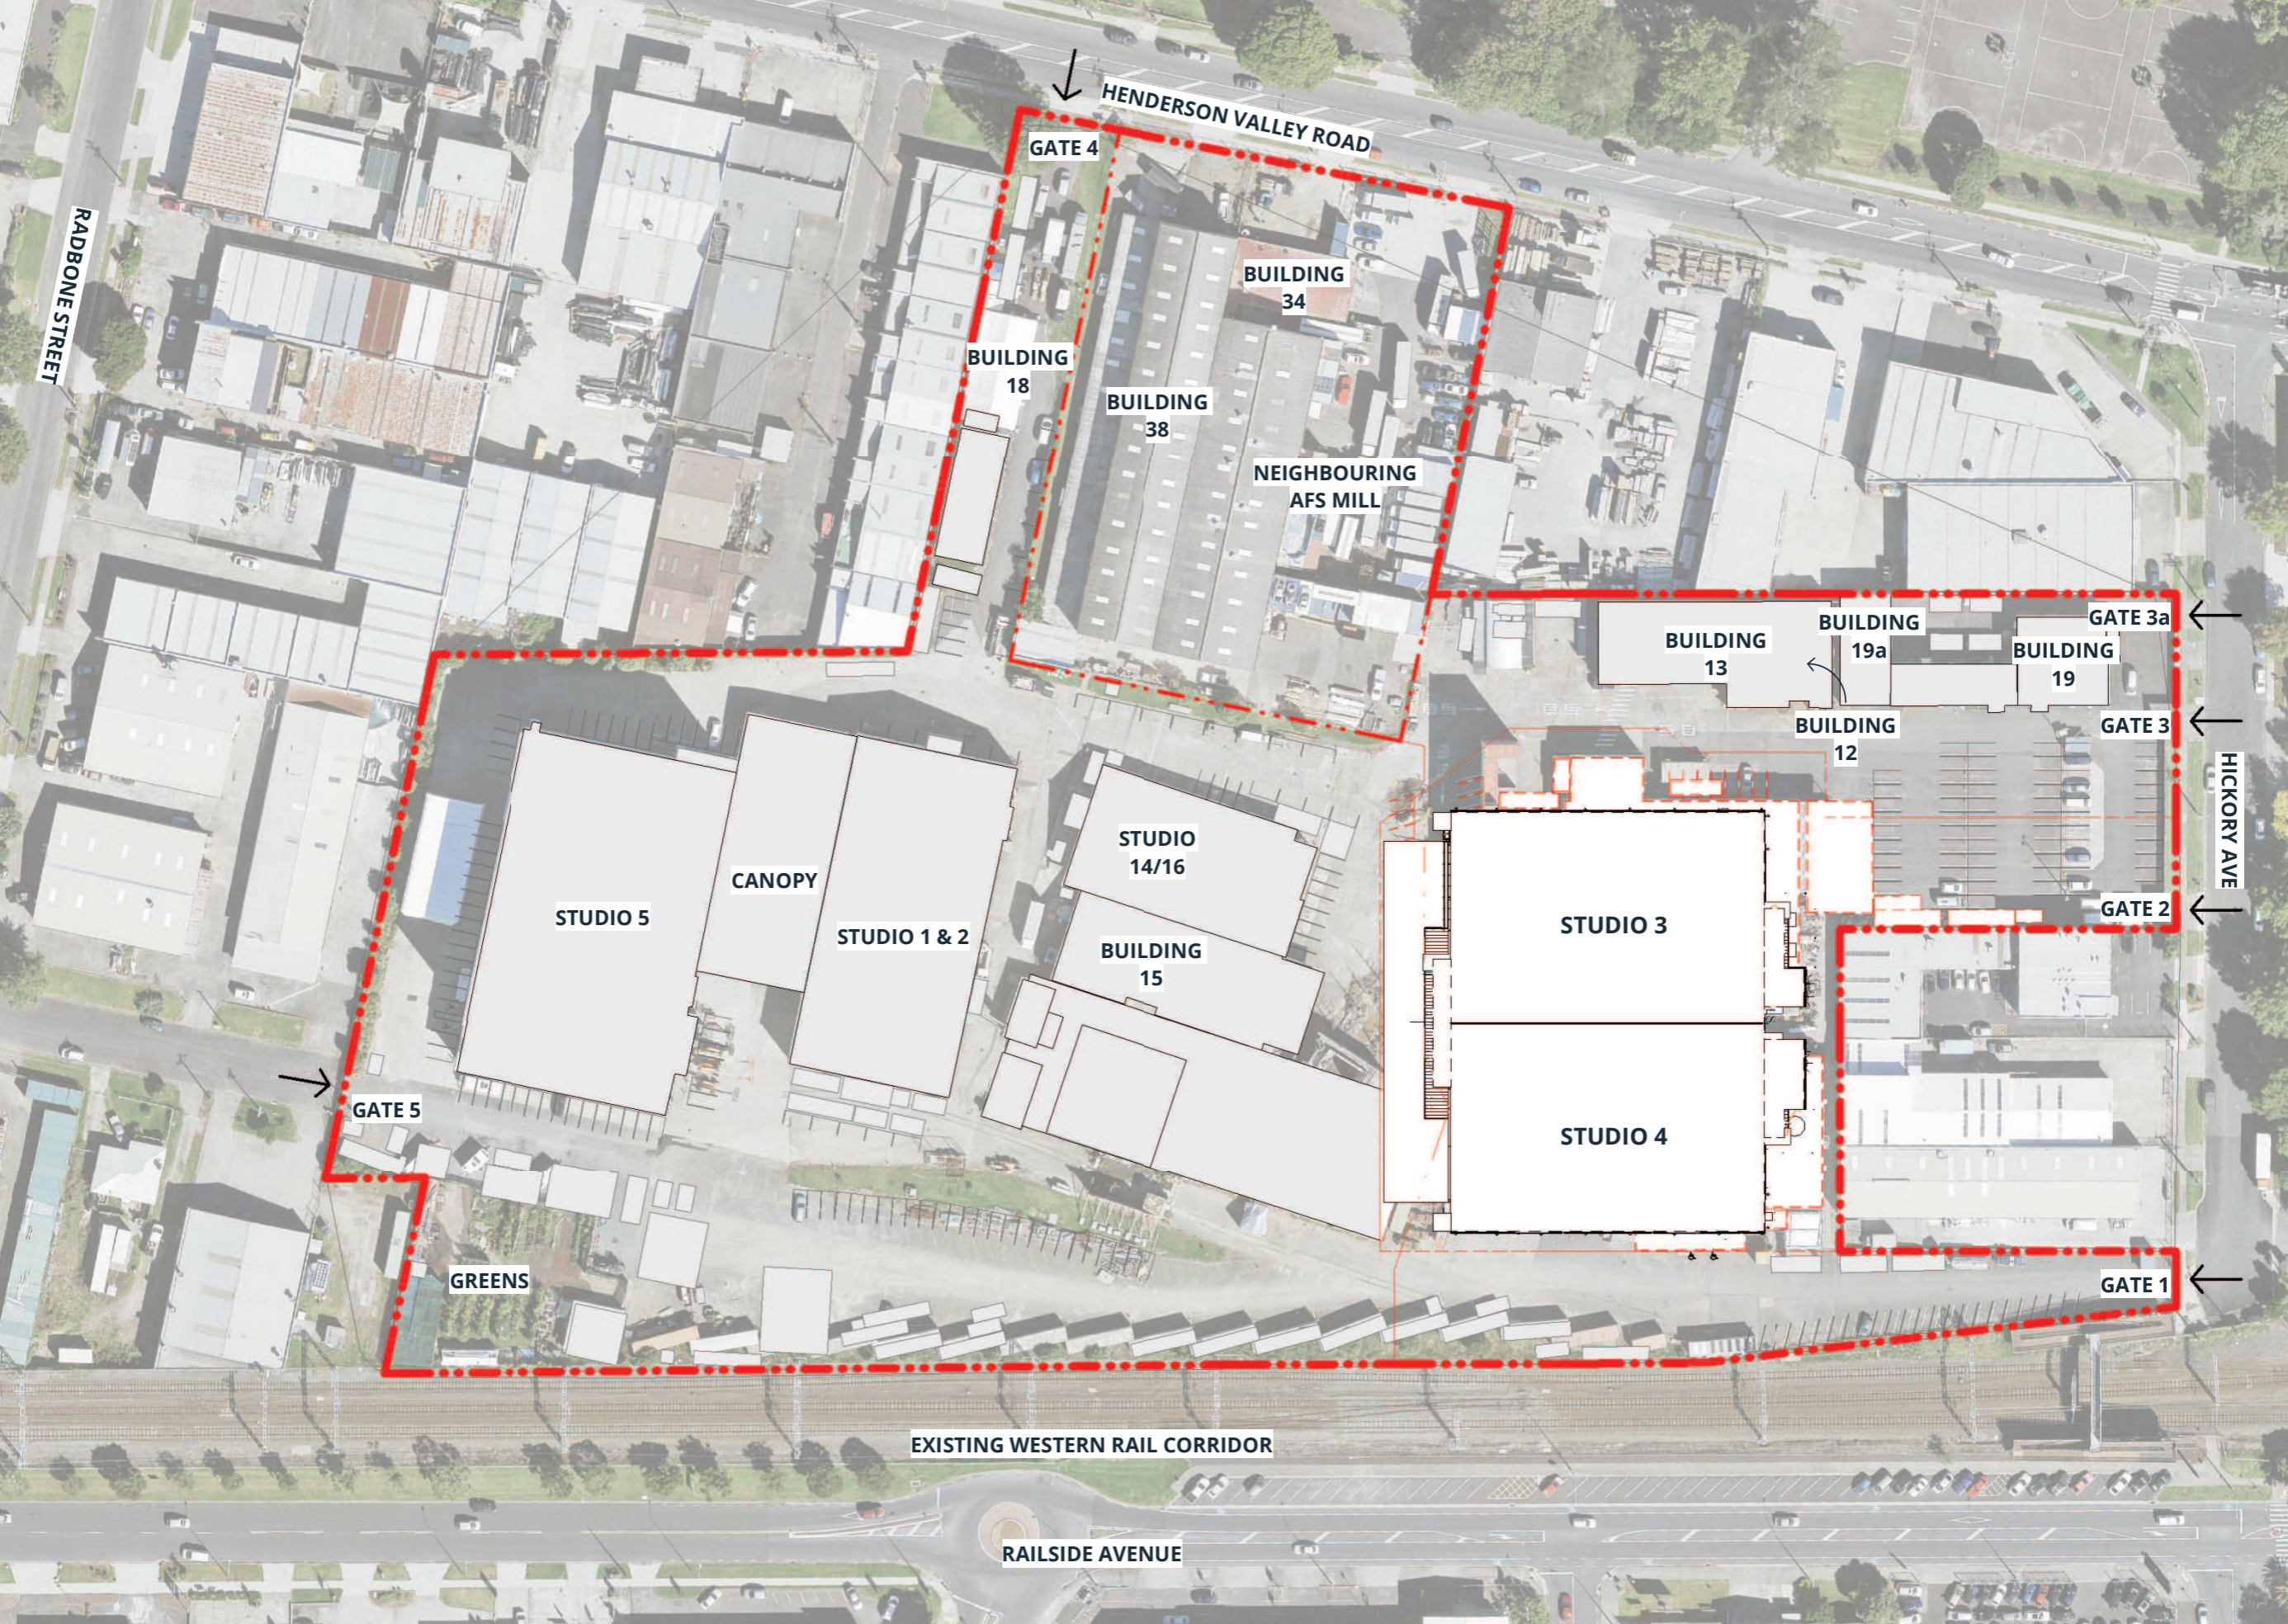

HENDERSON VALLEY ROAD

GATE 4

BUILDING 34

BUILDING 18

BUILDING 38

NEIGHBOURING AFS MILL

BUILDING 13

BUILDING 19a

GATE 3a

BUILDING 19

BUILDING 12

GATE 3

HICKORY AVE

GATE 2

STUDIO 14/16

CANOPY

STUDIO 5

STUDIO 1 & 2

BUILDING 15

STUDIO 3

STUDIO 4

GATE 5

GREENS

GATE 1

EXISTING WESTERN RAIL CORRIDOR

RAILSIDE AVENUE

RADBONE STREET