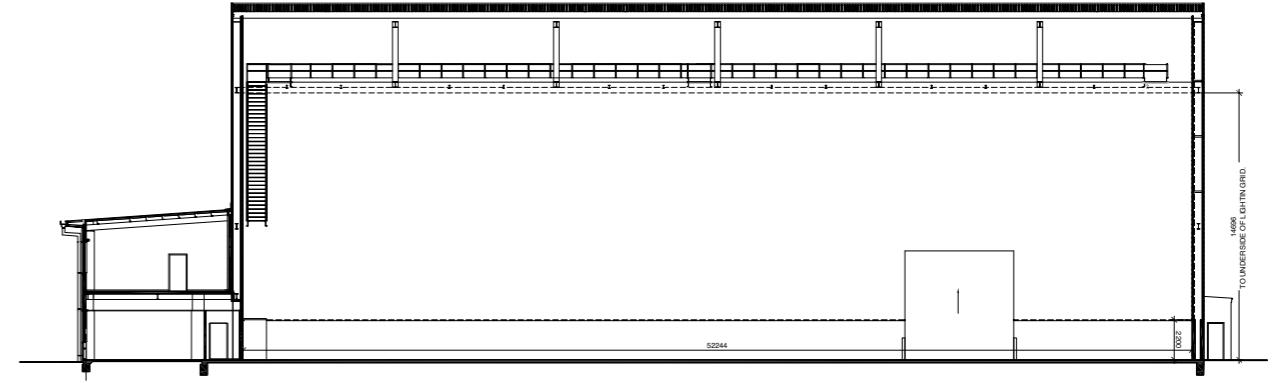

STUDIO 5

Dimensions & Area

M - 1,924m²

F - 20,691ft²

Email: afs@aucklandnz.com

Physical address:

12 Hickory Avenue, Henderson,
Waitakere, Auckland 0650, New Zealand

Website: www.aucklandfilmstudios.com